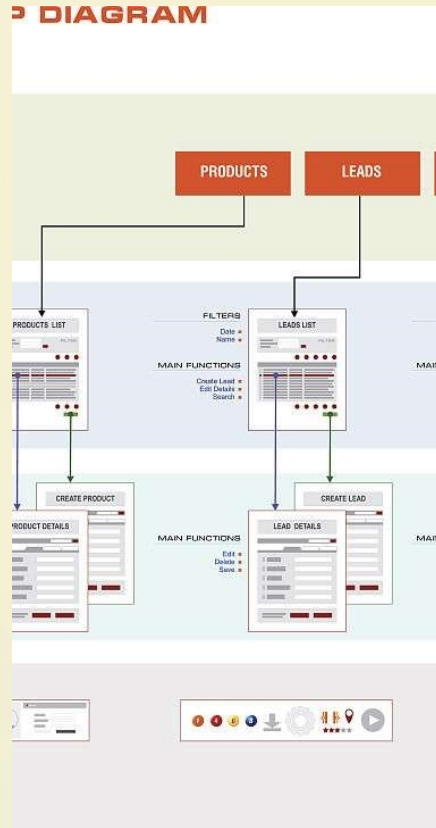

PDM系统的架构和功能模块

系统架构

PDM系统通常采用客户端/服务器架构或浏览器/服务器架构，包括数据库服务器、应用服务器和客户端等组成部分。

功能模块

PDM系统的主要功能模块包括产品数据管理、工作流程管理、版本管理、权限管理、数据交换接口等。