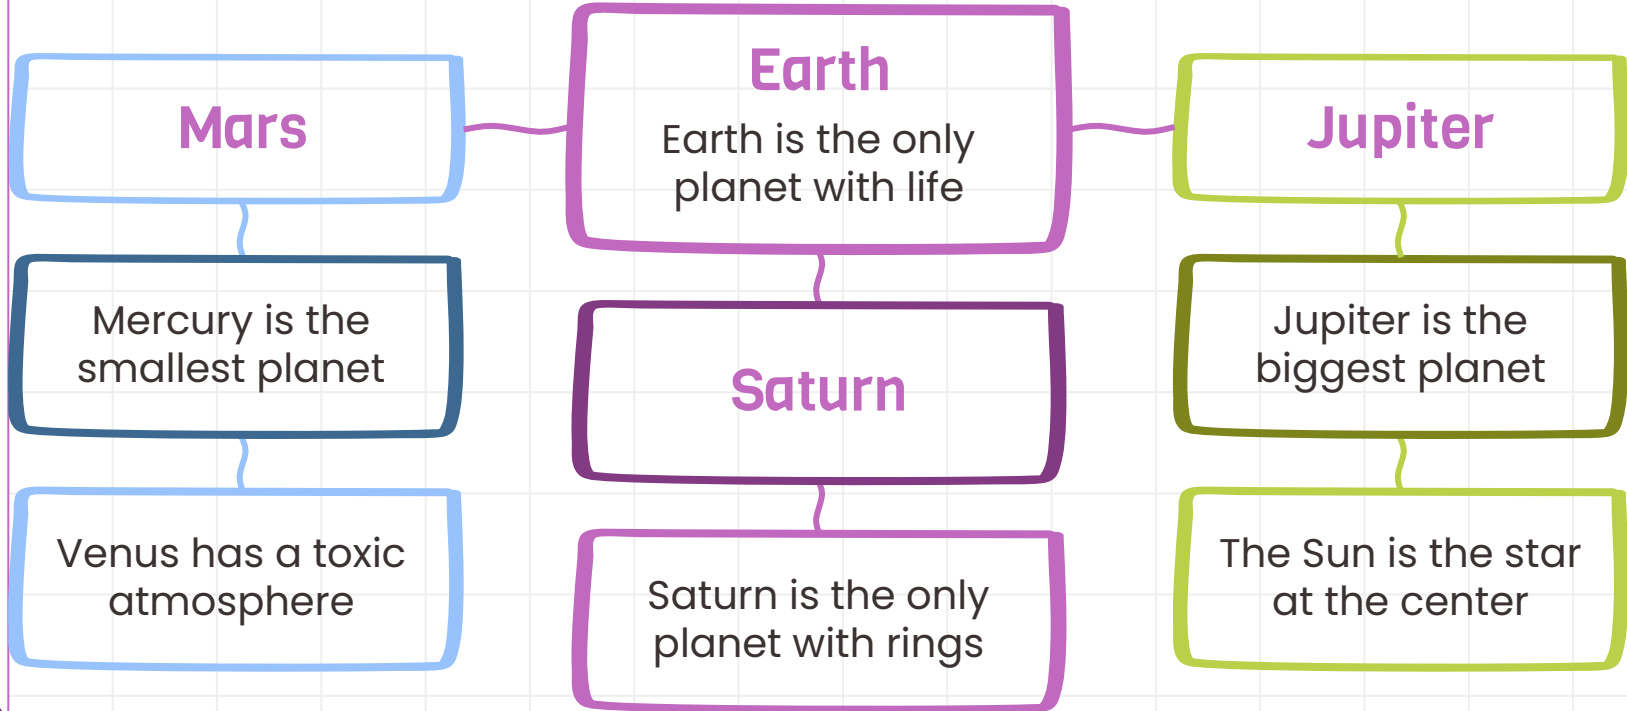

Experiment timeline

Ideation

Venus has a very beautiful name

Phase 1

Theory

Mercury is the closest planet to the Sun

Phase 2

Approach

Phase 5

Analysis

Jupiter is the biggest planet of them all

Phase 6

120,000

Big numbers catch your audience's attention

24h 37m 23s

is Jupiter's rotation period

The moon is a satellite

25%

Mars

Despite being red, it's cold

23%

Jupiter

Jupiter is a gas giant

Follow the link in the graph to modify its data and paste the new one here. **[For more info, click here](#)**

Mindmap

03

Activities!

You can enter a subtitle here if you need it

Match the objects!

Test tube

Magnet

Sample plate