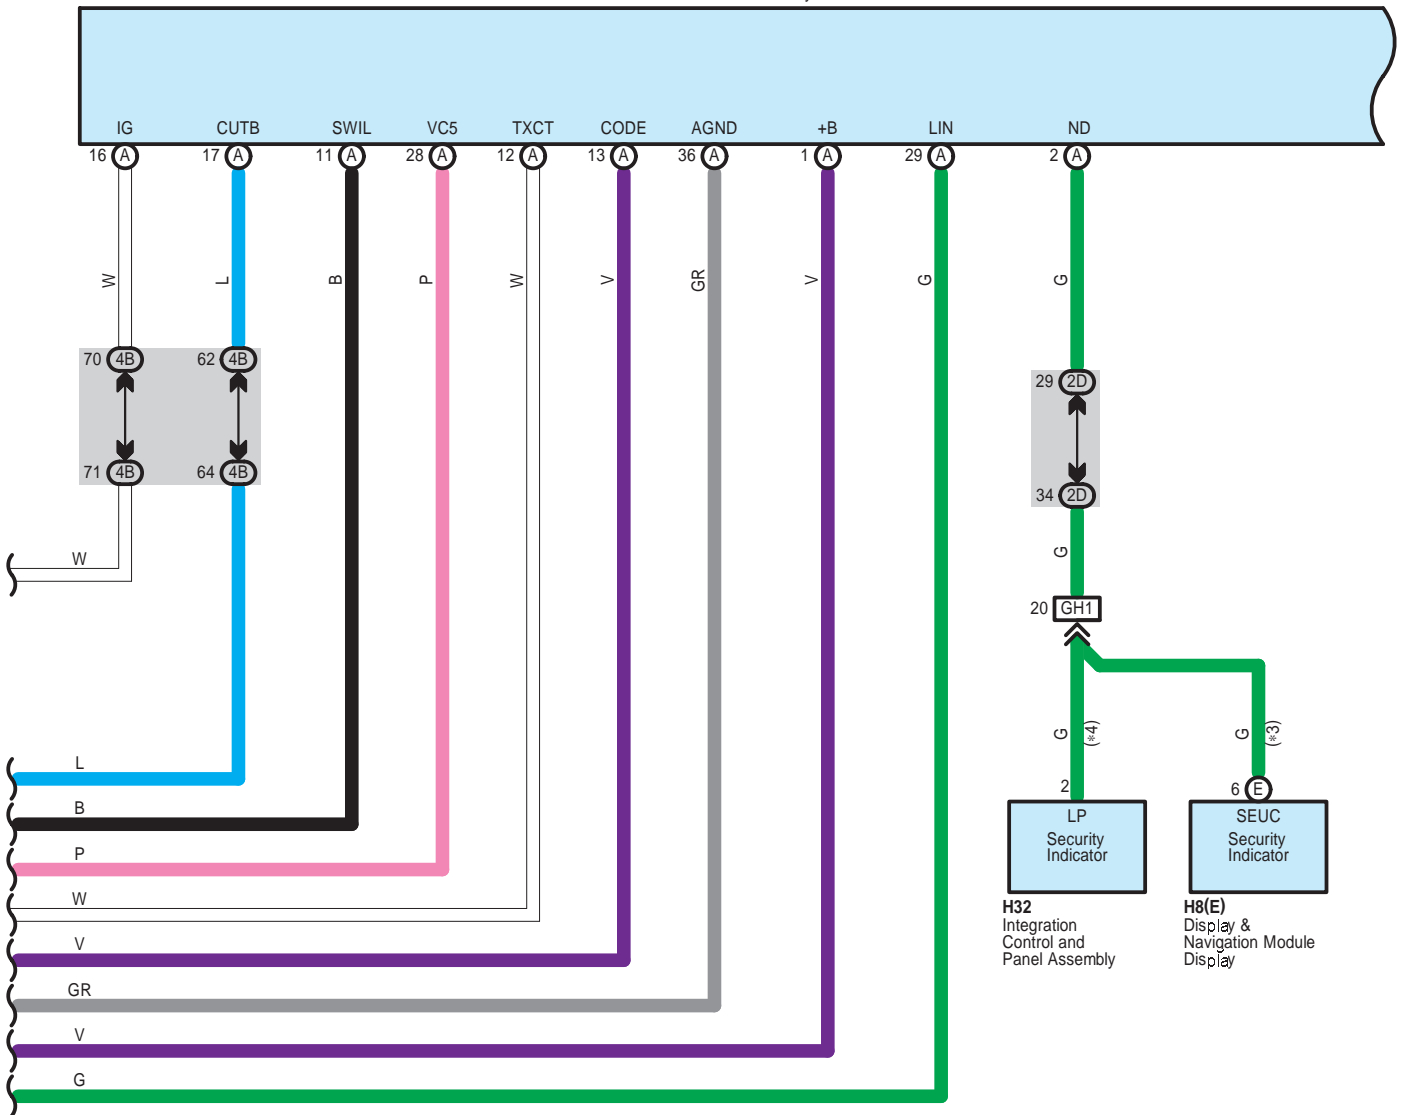

G38(A), G39(B)  
Power Management Control ECU

G38(A), G39(B)  
Power Management Control ECU

G38(A), G39(B)  
Power Management Control ECU

G38(A), G39(B)  
Power Management Control ECU

G26(A), G27(B)  
Certification ECU Assembly

\* 3 : w/ LEXUS Navigation System  
\* 4 : w/o LEXUS Navigation System

G26(A), G27(B)  
Certification ECU Assembly

G26(A), G27(B)  
Certification ECU Assembly

G26(A), G27(B)  
Certification ECU Assembly

\* 1 : Before Aug. 2010 Production  
 \* 2 : From Aug. 2010 Production