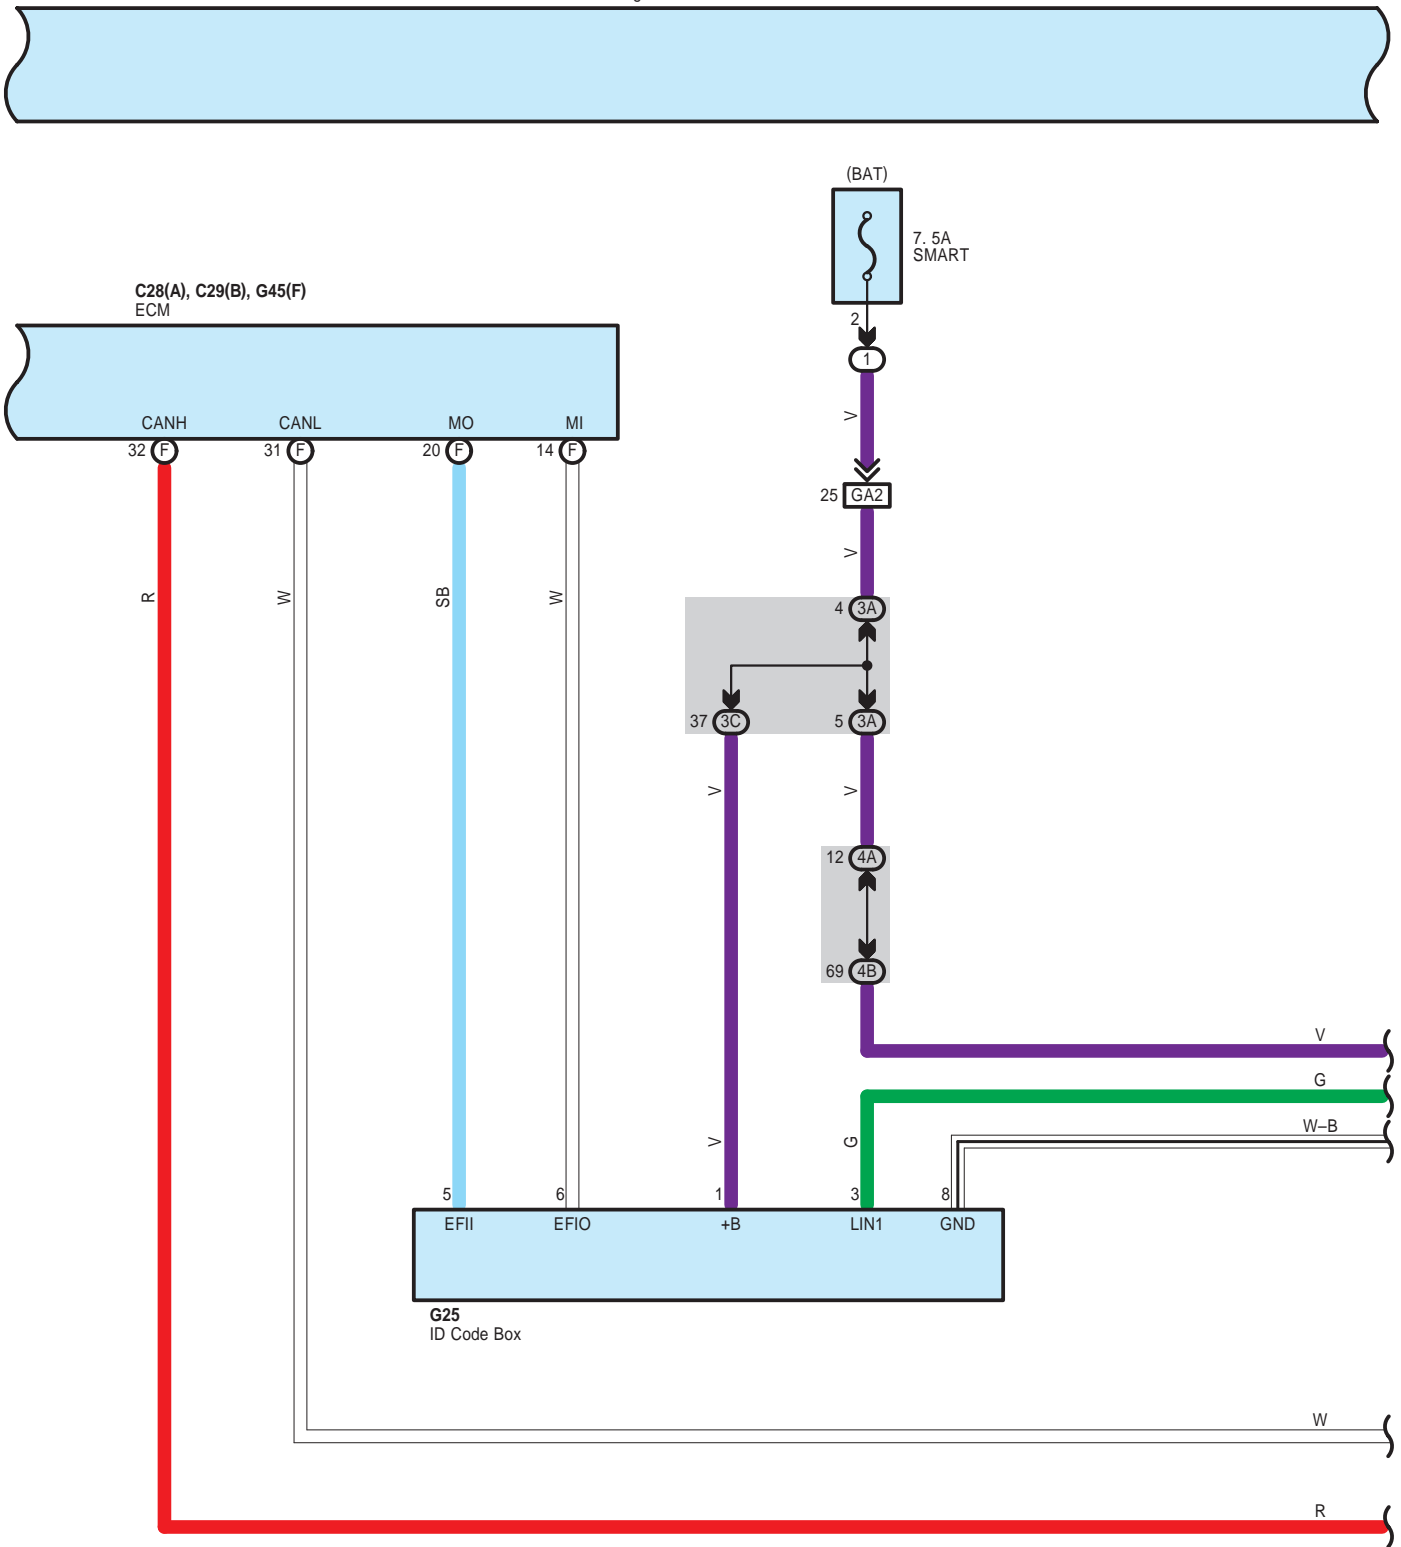

G38(A), G39(B)  
Power Management Control ECU

G38(A), G39(B)  
Power Management Control ECU

G38(A), G39(B)  
Power Management Control ECU

G38(A), G39(B)  
Power Management Control ECU

G26(A), G27(B)  
Certification ECU Assembly

\* 3 : w/ LEXUS Navigation System  
\* 4 : w/o LEXUS Navigation System

G26(A), G27(B)  
Certification ECU Assembly

G26(A), G27(B)  
Certification ECU Assembly

G26(A), G27(B)  
Certification ECU Assembly

\* 1 : Before Aug. 2010 Production  
 \* 2 : From Aug. 2010 Production