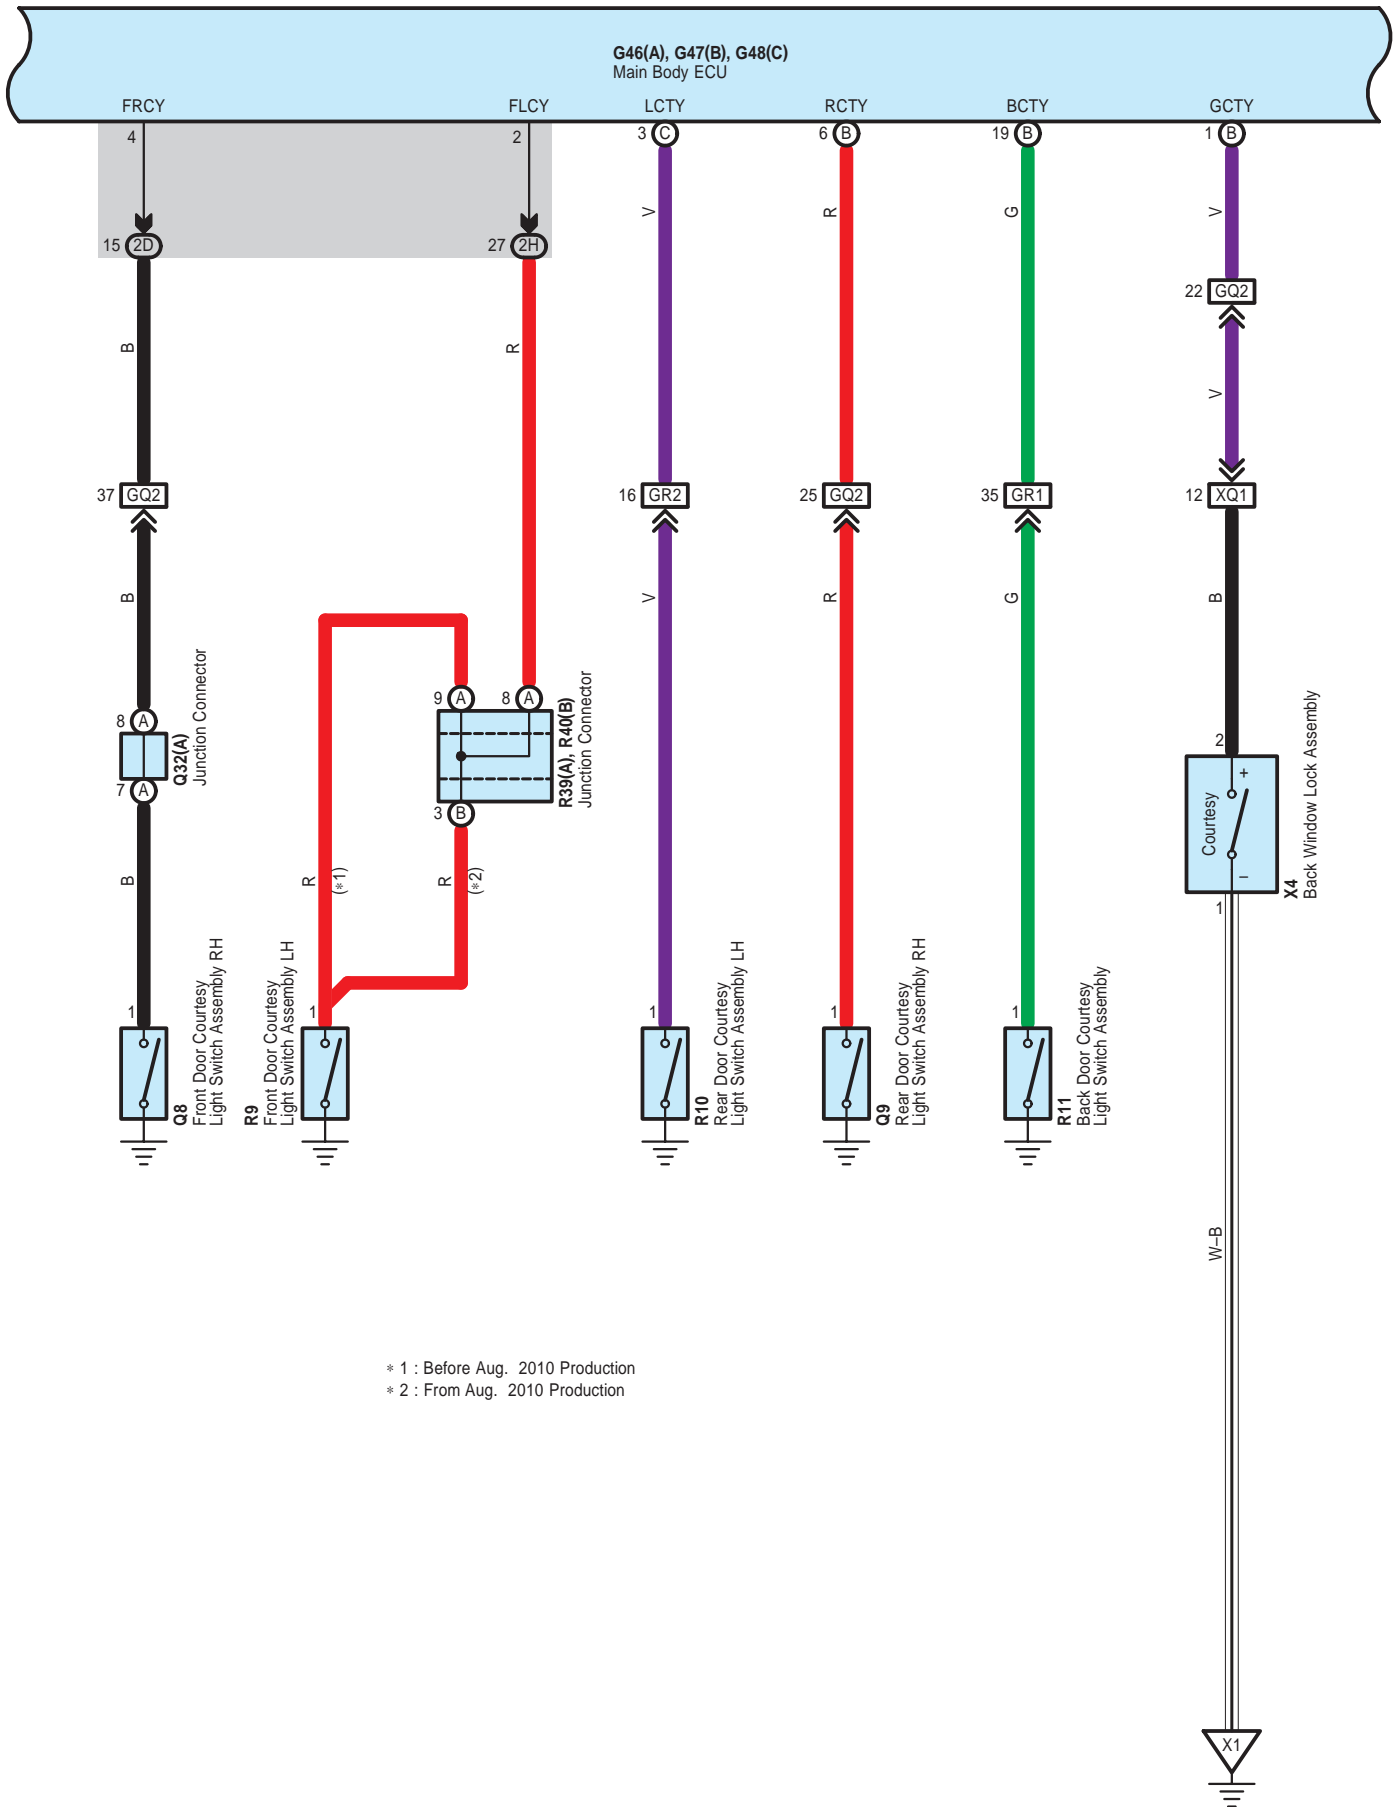

G38(A), G39(B)  
Power Management Control ECU

G38(A), G39(B)  
Power Management Control ECU

G38(A), G39(B)  
Power Management Control ECU

G38(A), G39(B)  
Power Management Control ECU

G26(A), G27(B)  
Certification ECU Assembly

\* 3 : w/ LEXUS Navigation System  
\* 4 : w/o LEXUS Navigation System

G26(A), G27(B)  
Certification ECU Assembly

G26(A), G27(B)  
Certification ECU Assembly

G26(A), G27(B)  
Certification ECU Assembly

\* 1 : Before Aug. 2010 Production  
 \* 2 : From Aug. 2010 Production