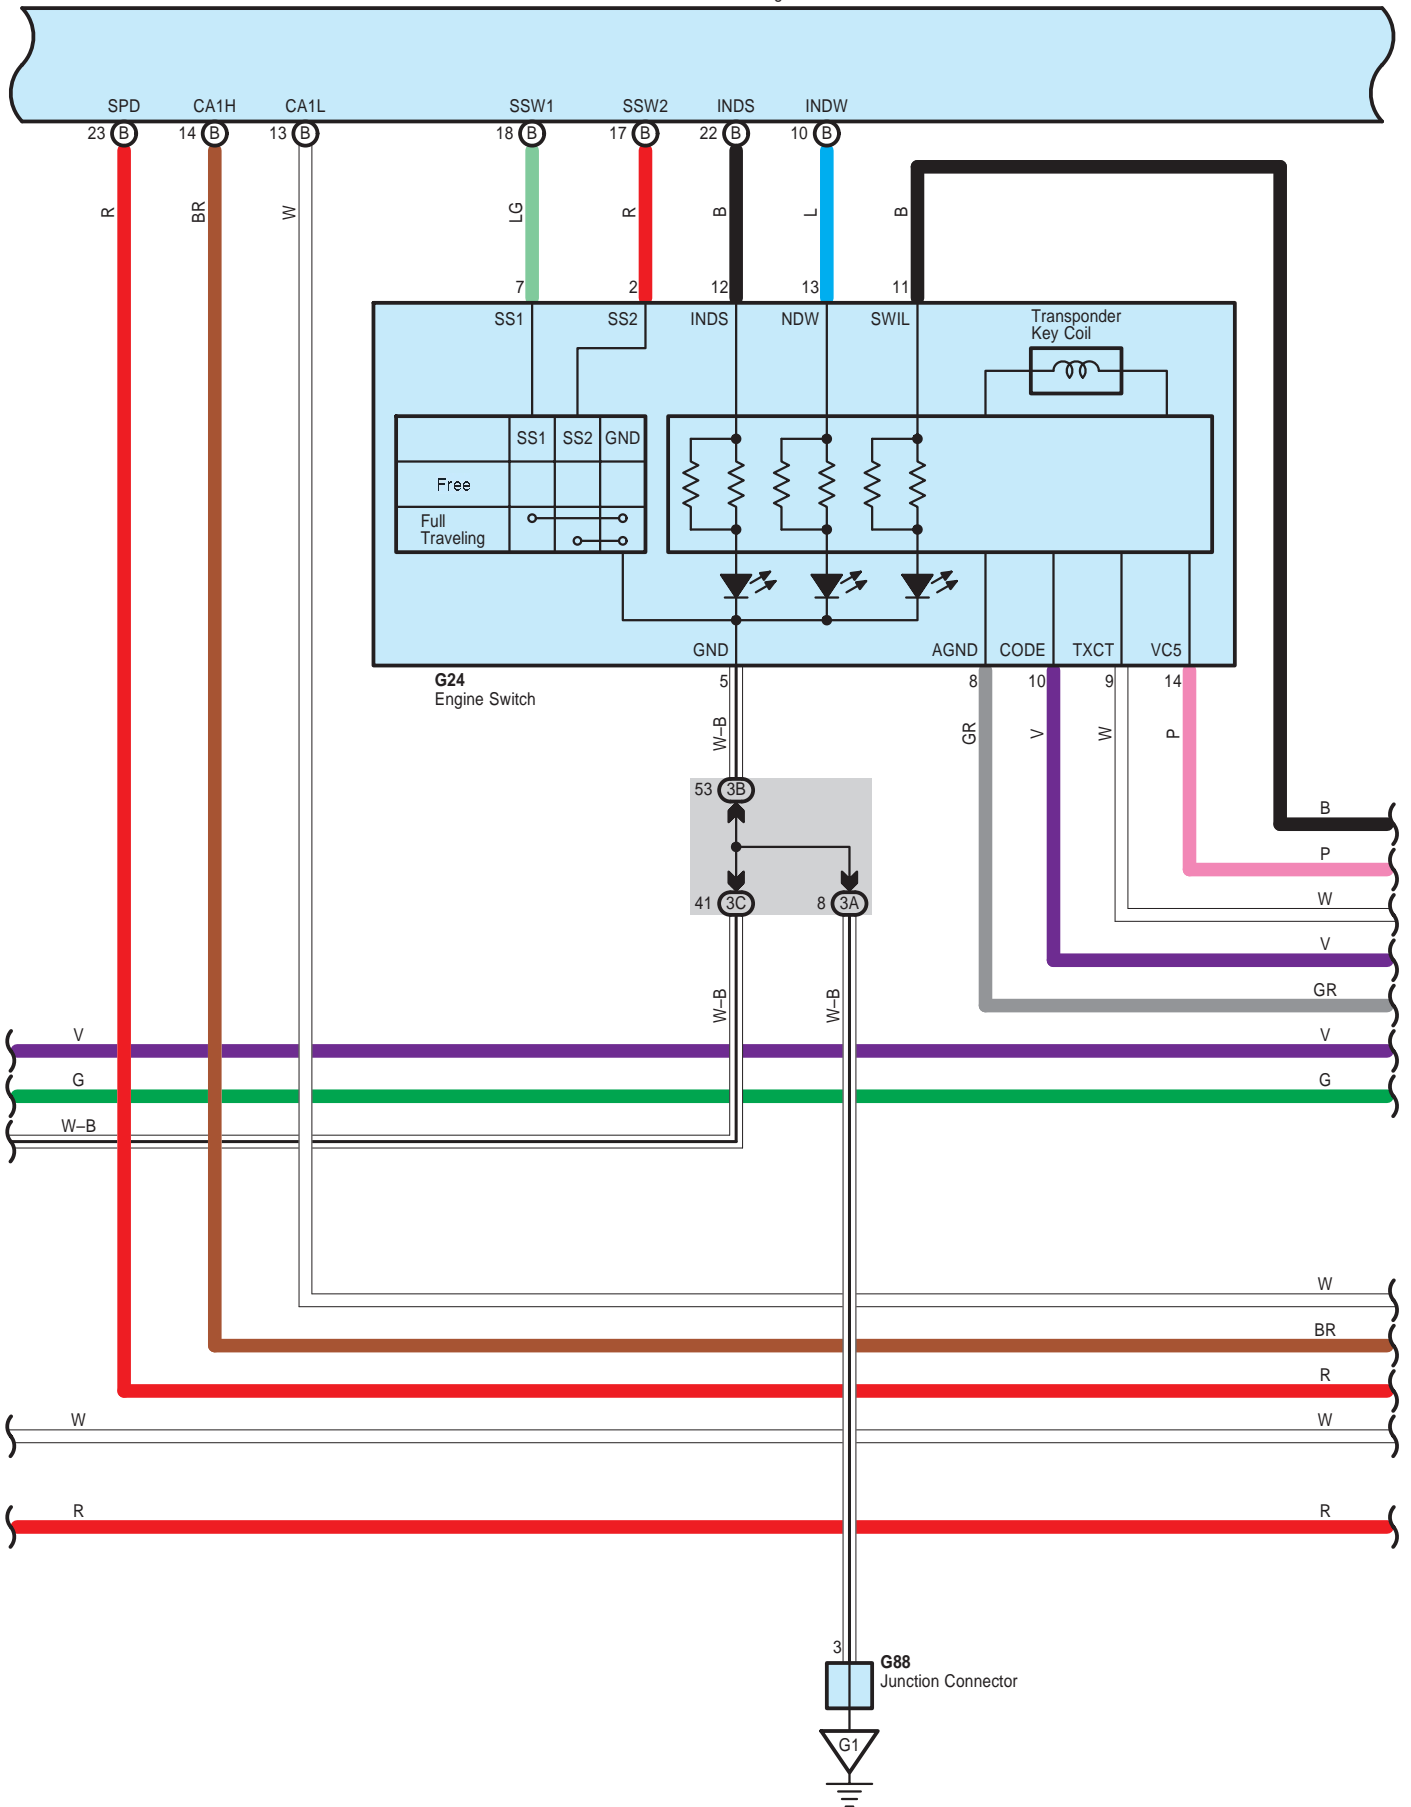

G38(A), G39(B)  
Power Management Control ECU

G38(A), G39(B)  
Power Management Control ECU

G38(A), G39(B)  
Power Management Control ECU

G38(A), G39(B)  
Power Management Control ECU

G26(A), G27(B)  
Certification ECU Assembly

\* 3 : w/ LEXUS Navigation System  
\* 4 : w/o LEXUS Navigation System

G26(A), G27(B)  
Certification ECU Assembly

G26(A), G27(B)  
Certification ECU Assembly

G26(A), G27(B)  
Certification ECU Assembly

\* 1 : Before Aug. 2010 Production  
 \* 2 : From Aug. 2010 Production