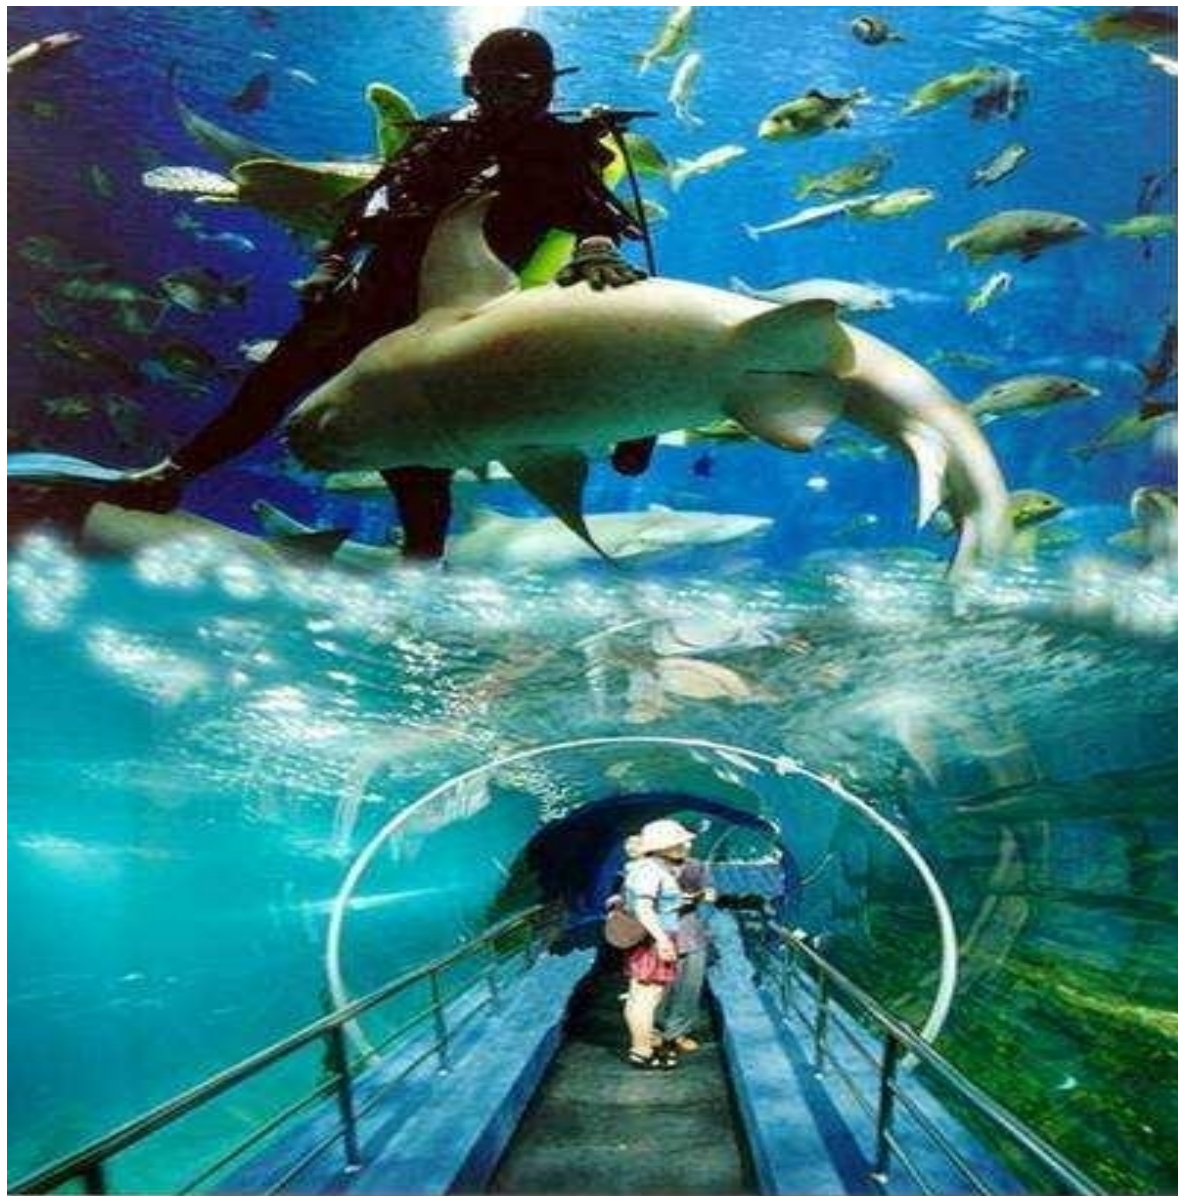

拱形

火车隧道

水族馆观光隧道

安全帽

石拱桥

绣湖桥

又名罗溪桥

搭桥记录表

| | |
|---|---|
|  <p>A small diagram of a simple bridge with a single arch.</p> |   <p>A diagram showing a horizontal line representing a bridge deck, with a larger arch above it.</p> |
|  <p>A small empty rectangular box.</p> | |