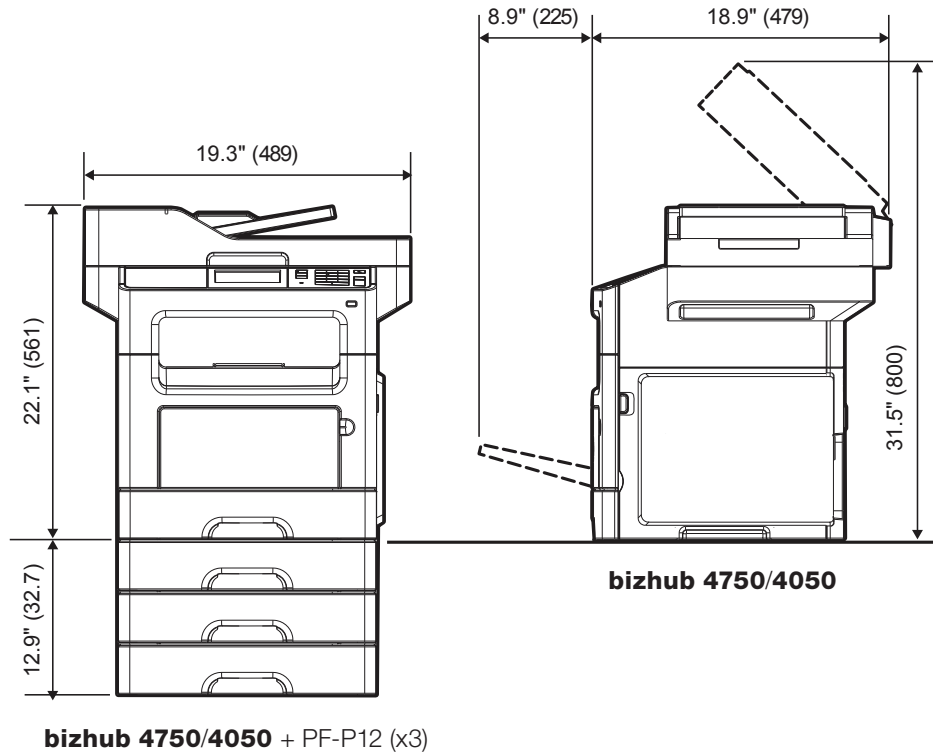

Konica Minolta bizhub 4750/4050

Specification & Installation Guide

KONICA MINOLTA

02/03/2014

bizhub 4750/4050 Specifications

Type	Monochrome Laser MFP		
Document Holder	Stationary (mirror scanning) Types: Sheets, books (page spreads), 3-dimensional objects Size: Maximum 8.5" x 14"		
Photoconductor	Organic Photoconductor		
Luminous Source	LED		
Copying System	Laser electrostatic copy method		
Developing System	Dry-type dual-component developing method		
Fusing System	Belt fusing system		
Resolution	Scanning: Up to 600 dpi x 600 dpi Printing: 600 x 600 dpi, 1,200 x 1,200 dpi		
Paper	Plain Paper: 60-120 gsm Thick Paper: Up to 163 gsm* Duplexing: 60-90 gsm Laser-quality labels**, envelopes***, letterhead, recycled paper * Can only be fed through the bypass tray (up to 20 sheets) ** Labels recommended for occasional use only. *** Can only be fed through the bypass tray (up to 10 envelopes)		
Paper Tray Sizes	Bypass Tray: 5.5" x 8.5" to 8.5" x 14" Tray 1: 5.5" x 8.5" to 8.5" x 14" Tray 2, 3 & 4: (Option): 5.5" x 8.5" to 8.5" x 14"		
Paper Tray Capacity	Bypass Tray: 100 sheets Tray 1: 550 sheets Tray 2, 3 & 4: (Option): 250 or 550 sheets each		
Paper Output Capacity	250 sheets (face down)		
Warm-up Time	77 seconds		
Image Loss Width	Position	Copy	Print
	Leading edge	0.160"	0.160"
	Trailing edge	0.160"	0.160"
	Right edge	0.160"	0.160"
	Left edge	0.160"	0.160"
First Copy/Print	8.5 sec. or less from platen 8.5 sec. or less from ADF		
Print Speed	bizhub 4750	bizhub 4050	
	50 ppm single-sided	42 ppm single-sided	
	22 ppm double-sided	20 ppm double-sided	
Multiple Copies	1-999		
Magnification Ratios	Reduce/Enlarge: 25%–400%* *0.1% increments		
Scan Speed	48 opm monochrome single-sided 32 opm color single-sided		

Basic Configuration

Konica Minolta bizhub 4750/4050

Specification & Installation Guide

Space Requirements

To ensure easy operation, consumable replacement and maintenance, adhere to the recommended space requirements detailed below.