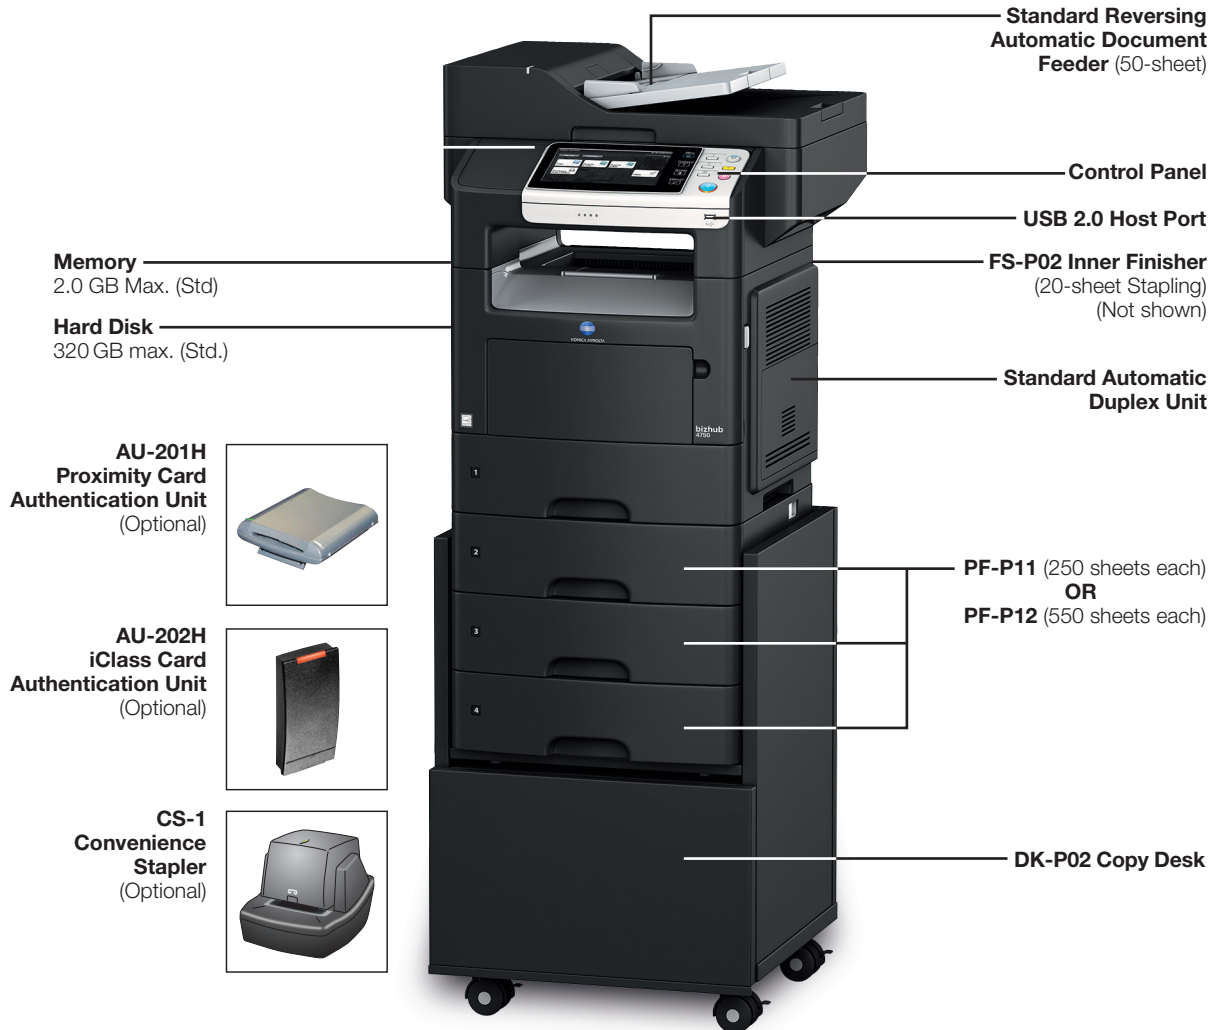

How to Build a bizhub 4750/4050 System (from start to finish)

Step 1: Base Unit

- **bizhub 4750/4050 Digital Monochrome Printer/Copier/Scanner**
  Includes PS, PCL, and XPS Controller, Automatic Duplex Unit, 50-sheet Reversing Automatic Document Feeder, 650 Sheets Paper Capacity, 2.0 GB Standard Memory, 320 GB HDD, Standard USB 2.0 (supports local printing), USB 2.0 Host Port, Optional Authentication Device Connection, 7.5 K Starter Toner Cartridge, 60 K Imaging Unit.

Step 2: Paper Handling Options

- ☐ **PF-P11 Paper Feed Unit**
  (250-sheet unit, max 3, 8.5" x 14")
- ☐ **PF-P12 Paper Feed Unit**
  (550-sheet unit, max 3, 8.5" x 14")
- ☐ **DK-P02 Copy Desk**

Step 3: Finishing Options

- ☐ **FS-P02 Inner Finisher** *(20-sheet Stapling)*
- ☐ **CS-1 Convenience Stapler**

Step 4: Image Controller

- **Standard Emperon Print System** *(PCL/PS)*

Step 5: Additional Options

- ☐ **AU-201H Proximity Card Authentication Unit**
- ☐ **AU-202H iClass Card Authentication Unit**
- ☐ **FK-512 Fax Kit**
- ☐ **MK-P03 Mount Kit**