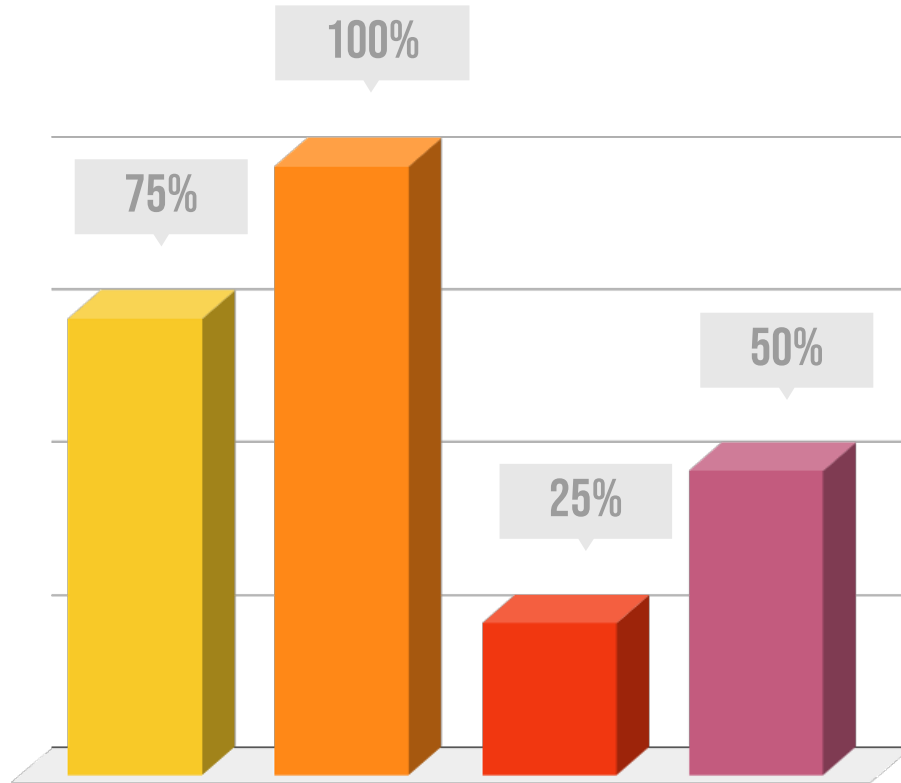

Bar charts

MARS

Despite being red, Mars is a cold place

NEPTUNE

Neptune is the farthest planet from the Sun

MERCURY

Mercury is the closest planet to the Sun

SATURN

It's composed of hydrogen and also helium

To modify this graph, click on it, follow the link, change the data and paste it here