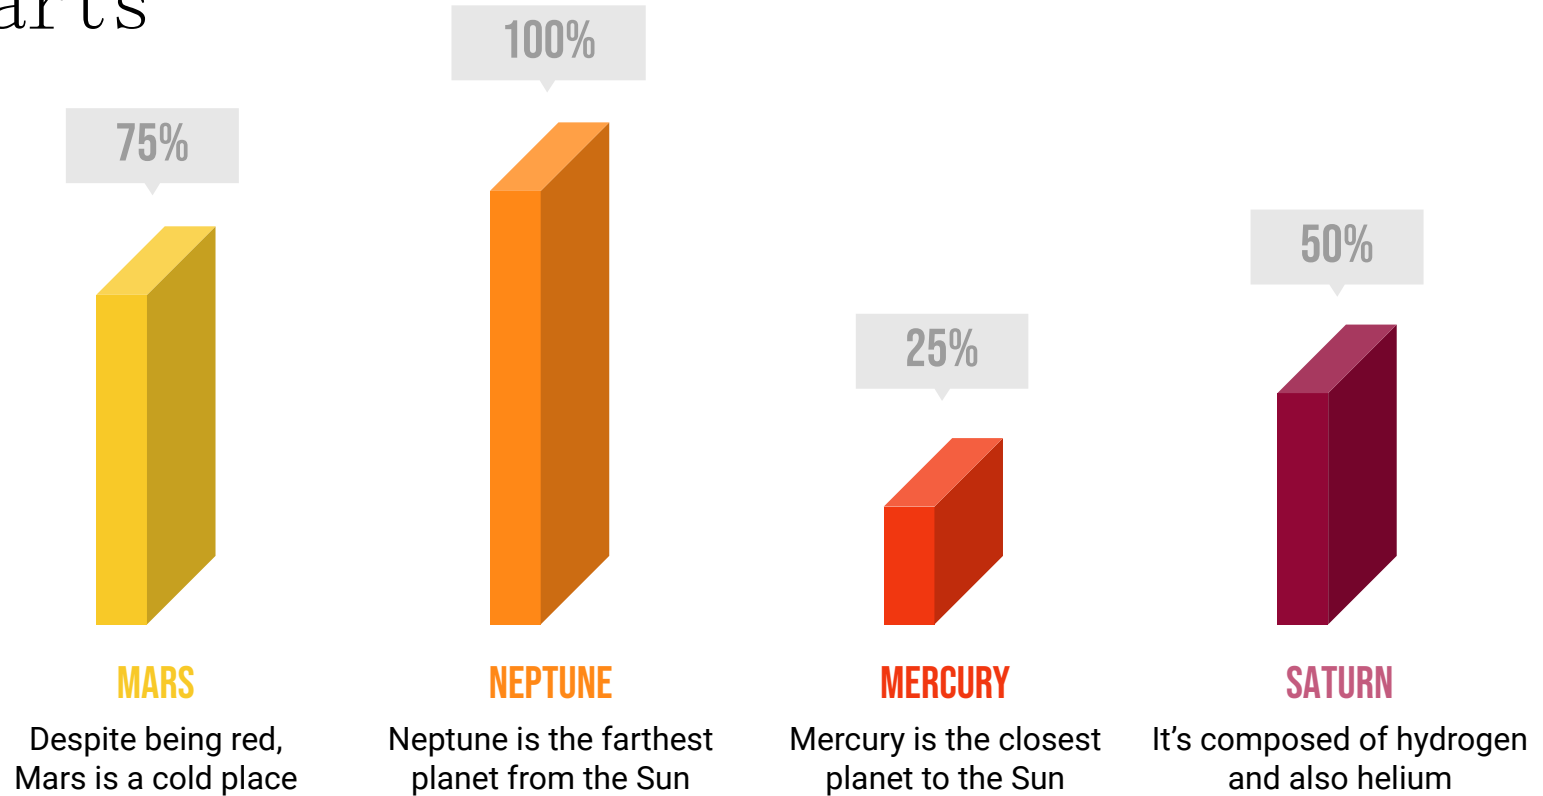

Neptune is the farthest planet from the Sun

MERCURY

Mercury is the closest planet to the Sun

SATURN

It's composed of hydrogen and also helium

Bar charts

Bar charts

Bar charts

JUPITER

It's the biggest planet in the Solar System

VENUS

Venus has a beautiful name, but it's very hot

To modify this graph, click on it, follow the link, change the data and paste it here

Bar charts

2万+会员 营销星球® 官方社群分享